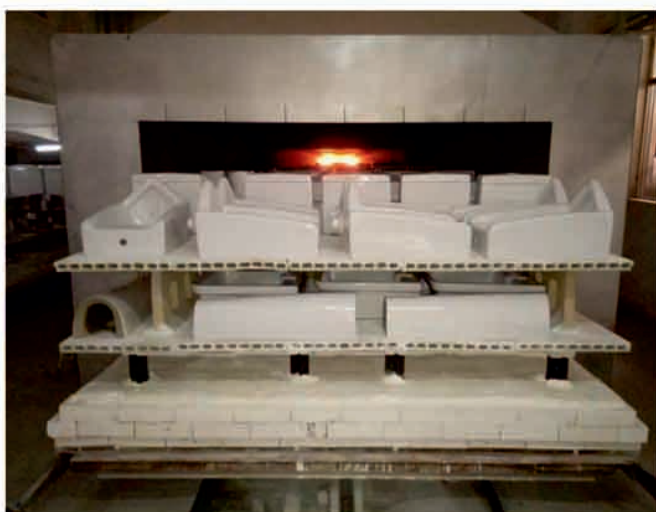

CORDIERITE KILN FURNITURE