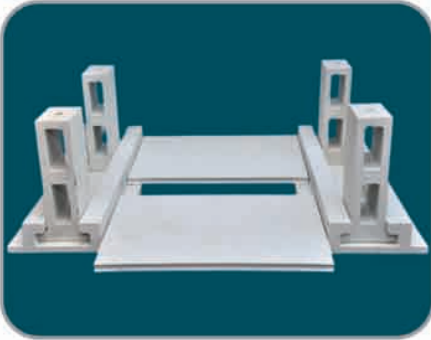

KILN FURNITURE ACCESSORIES

KILN FURNITURE ROOF SUPPORTING SYSTEM | ROLLER SUPPORTING BLOCKS
PIZZA ROUND AND SQUARE BATTS | FISH CRANK | SIC SAGGAR TRAY
SIC BATTS | SAGGAR TRAY WITH COVER | OBLEM SETTER
POLYGON BATTS : ROUND/HALF ROUND