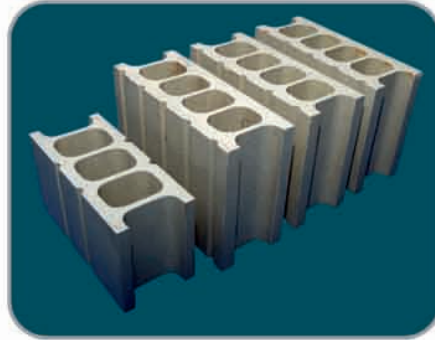

KILN FURNITURE ACCESSORIES

KILN FURNITURE ROOF SUPPORTING SYSTEM | ROLLER SUPPORTING BLOCKS
PIZZA ROUND AND SQUARE BATTS | FISH CRANK | SIC SAGGAR TRAY
SIC BATTS | SAGGAR TRAY WITH COVER | OBLEM SETTER
POLYGON BATTS : ROUND/HALF ROUND