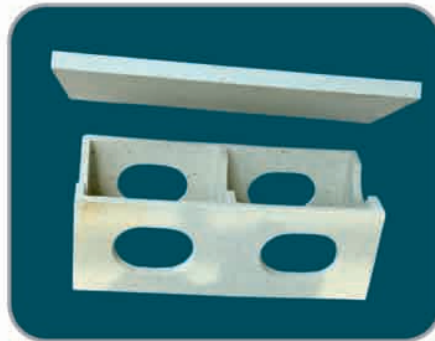

KILN FURNITURE ACCESSORIES

KILN FURNITURE ROOF SUPPORTING SYSTEM | ROLLER SUPPORTING BLOCKS
PIZZA ROUND AND SQUARE BATTS | FISH CRANK | SIC SAGGAR TRAY
SIC BATTS | SAGGAR TRAY WITH COVER | OBLEM SETTER
POLYGON BATTS : ROUND/HALF ROUND