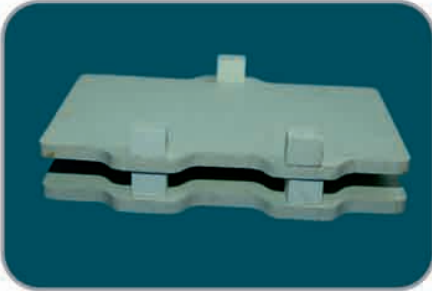

PLAIN BATTS | PERFORATED BATTS | SQUARE TUBES | I BEAMS | COLLARS
SPECIAL SUPPORTS | STOOL SETTERS | EXTRUDED BATTS WITH INTER LOCK
SHAPE SETTERS | CAR HOLLOW BLOCK | ROOF SUPPORTING SYSTEM

Extruded Batts

Kiln Pillars

FOR TABLEWARE

PLAIN BATTS | PERFORATED BATTS | SQUARE TUBES | I BEAMS | SAGGAR
SPECIAL SUPPORTS | EXTRUDED WITH MALE/FEMALE TYPE | COLLARS
CRANK PIN | STOOL SETTERS | SHAPE SETTERS |
FOR SETTERS : DINNERS PLATES, SOUP BOWL, TEA PLATE, SALAD PLATE,
COUP PLATE, PLATE CRANK

Tableware Support

Tableware Support

INSULATOR APPLICATION

PLAIN BATTS | SQUARE TUBES | I BEAMS | SPECIAL SUPPORTS | COLLARS
BLOCKS | C-RINGS | HALF COLLARS | SIC I BEAM | SIC BATTS
EXTRUDED BATTS

INSULATOR SUPPORT